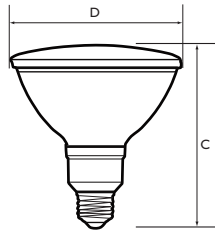

Floodlight PAR38

Made from hard pressed glass, making them suitable for indoor and outdoor applications. Spot versions have a stippled front reflector producing a narrow homogenous beam. Flood versions have a front refractor composed of prismatic elements.

Product ID	Overall Length Diameter	
	C max.	D max.
80W E27	137	122.5
120W E27	137	121
80W E27 Colour	137	122.5
80W E27 Anti Mosquito	137	121

Dimensions in mm

Floodlight PAR38

Shortcode	Wattage (W)	Cap Base	Voltage	Bulb Shape	Luminous Intensity (cd)	Average Lifetime (hrs)	Colour Temperature (K)	Unit	Carton Quantity
120PARFLOOD	120	E27	240V	PAR38	3100	2000	2700	PCE	6
80PARFLOOD	80	E27	240V	PAR38	1800	2000	2700	PCE	6